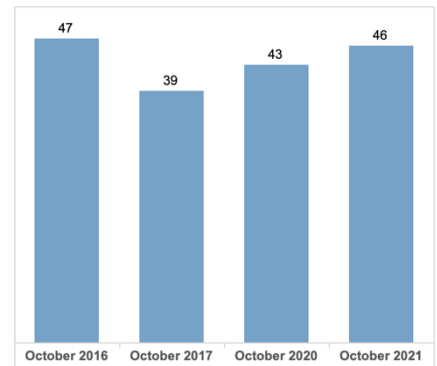

Crime in Sullivan's Gulch

Overall Crime by Neighborhood

SG Crime By Month
Oct. 2020 – Oct. 2021

SG Change Annual Crime
Oct. 2016 – Oct. 2021

October 2021 Neighborhood Comparison

Irvington

Sullivan's Gulch

Kerns