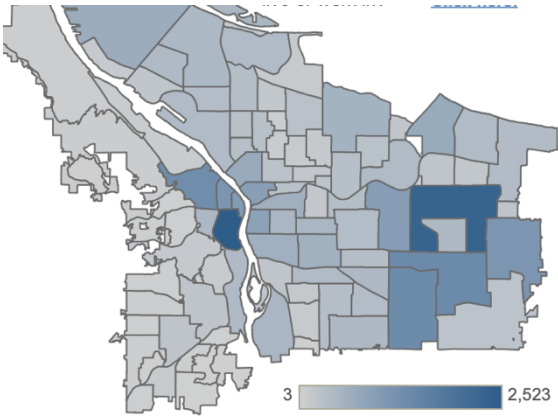

Crime in Sullivan's Gulch

Overall Crime by Neighborhood

SG Crime By Month
Oct. 2020 – Oct. 2021

SG Change Annual Crime
Oct. 2016 – Oct. 2021

October 2021 Neighborhood Comparison

Irvington

Sullivan's Gulch

Kerns