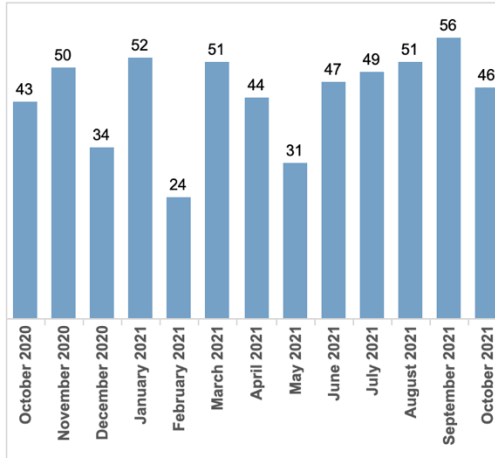

Crime in Sullivan's Gulch

Overall Crime by Neighborhood

SG Crime By Month
Oct. 2020 – Oct. 2021

SG Change Annual Crime
Oct. 2016 – Oct. 2021

October 2021 Neighborhood Comparison

Irvington

Sullivan's Gulch

Kerns

Offense Count by Category

Category	Offense	Count
Person	Assault Offenses	43
	Homicide Offenses	0
	Human Trafficking Offenses	0
	Kidnapping/Abduction	0
	Sex Offenses	1
	Total	44
Property	Arson	5
	Bribery	0
	Burglary	41
	Counterfeiting/Forgery	2
	Embezzlement	0
	Extortion/Blackmail	0
	Fraud Offenses	22
	Larceny Offenses	225
	Motor Vehicle Theft	107
	Robbery	7
	Stolen Property Offenses	0
	Vandalism	97
	Total	506
Society	Animal Cruelty Offenses	0
	Drug/Narcotic Offenses	1
	Gambling Offenses	0
	Pornography/Obscene Material	0
	Prostitution Offenses	0
	Weapon Law Violations	1
	Total	2

Offense Count by Category

Category	Offense	Count
Person	Assault Offenses	45
	Homicide Offenses	0
	Human Trafficking Offenses	0
	Kidnapping/Abduction	0
	Sex Offenses	4
	Total	49
Property	Arson	4
	Bribery	0
	Burglary	74
	Counterfeiting/Forgery	1
	Embezzlement	0
	Extortion/Blackmail	0
	Fraud Offenses	28
	Larceny Offenses	245
	Motor Vehicle Theft	94
	Robbery	14
	Stolen Property Offenses	0
	Vandalism	66
	Total	526
Society	Animal Cruelty Offenses	0
	Drug/Narcotic Offenses	0
	Gambling Offenses	0
	Pornography/Obscene Material	0
	Prostitution Offenses	0
	Weapon Law Violations	3
	Total	3

Offense Count by Category

Category	Offense	Count
Person	Assault Offenses	110
	Homicide Offenses	0
	Human Trafficking Offenses	0
	Kidnapping/Abduction	0
	Sex Offenses	9
	Total	119
Property	Arson	10
	Bribery	0
	Burglary	130
	Counterfeiting/Forgery	4
	Embezzlement	0
	Extortion/Blackmail	0
	Fraud Offenses	46
	Larceny Offenses	562
	Motor Vehicle Theft	160
	Robbery	14
	Stolen Property Offenses	2
	Vandalism	197
	Total	1,125
Society	Animal Cruelty Offenses	0
	Drug/Narcotic Offenses	1
	Gambling Offenses	0
	Pornography/Obscene Material	1
	Prostitution Offenses	0
	Weapon Law Violations	5
	Total	7